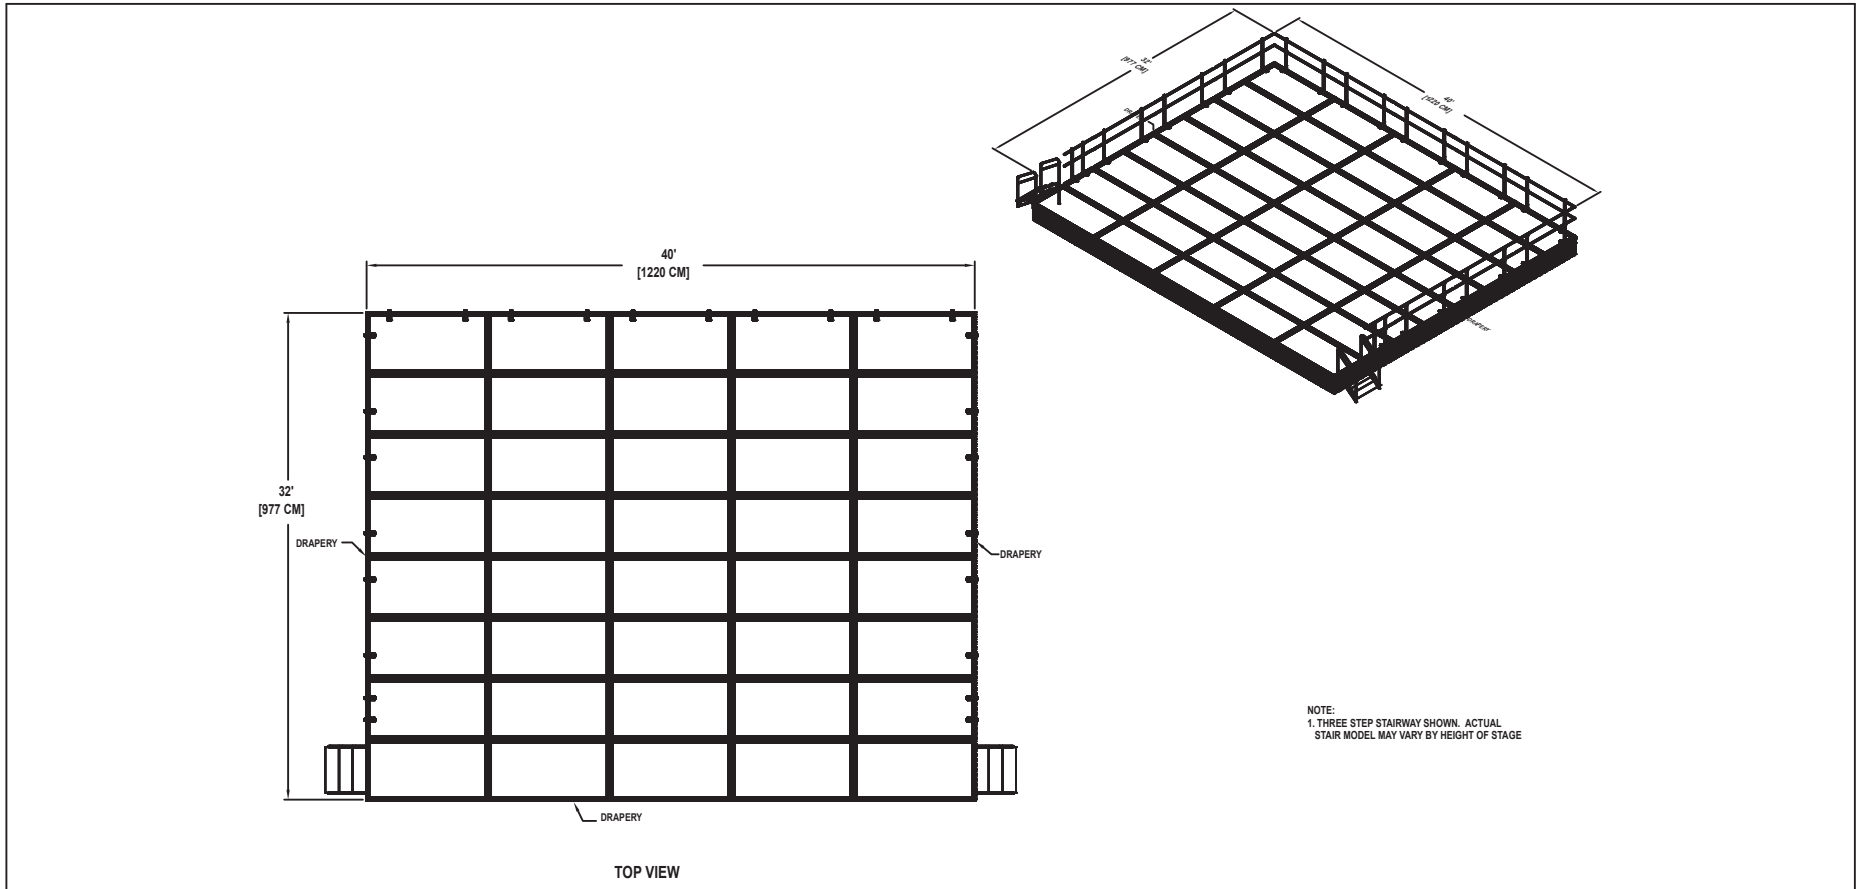

FLAT STAGE SET

NO. 621 - 32' X 40'

SET INCLUDES (40) 4'x8' (122 CM x 244 CM) STAGE UNITS, TWO STAIRWAYS WITH HANDRAILS, DRAPERY CLOSURES, GUARDRAIL, AND CARTS.

Wenger®
CORPORATION

Wenger

JRCLANCY

GEARBOSS

Drawing 100A312_A
Sheet 17 of 18